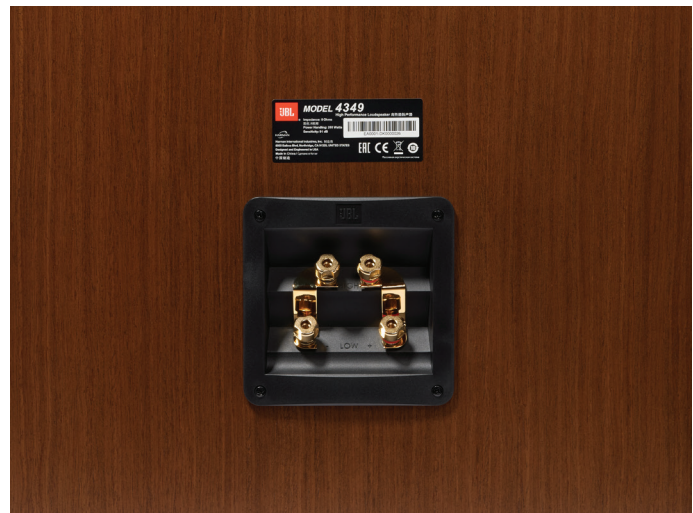

JBL 4349 2-Way Monitor Loudspeaker

Designed and engineered in JBL's world-famous acoustic engineering facility in Northridge, California, the 4349 Studio Monitor is a showcase of patented JBL acoustics technologies. This compact, high-performance monitor loudspeaker features a 2-way design with patented High-Definition Imaging (HDI™) horn technology, the patented D2415K dual 1.5-inch (38mm) compression driver, and a 12-inch (300mm) cast-frame, Pure-pulp cone woofer for powerful dynamics and incredibly accurate sound reproduction.

JBL 4349

12-inch (300mm) 2-Way Studio Monitor Loudspeaker

JBL

Features

- Patented High-Definition Imaging (HDI™) horn, precision-molded in Sonoglass
- Patented D2415K dual 1.5-inch (38mm) high-frequency compression driver
- 12-inch (300mm) cast frame, Pure-pulp cone woofer with 3-inch voice coil
- Classic Studio Monitor design with premium finishes including satin walnut wood veneer with blue grille or satin black walnut wood veneer with black grille

Specifications

- ▶ Description: 2-Way Monitor Loudspeaker
- ▶ Impedance: 8 Ohms
- ▶ Recommended Amplifier Power: 25–200 Watts RMS
- ▶ Sensitivity (2.83V/1m): 91dB
- ▶ Frequency Response: 32Hz–25kHz (-6dB)
- ▶ Crossover Frequency: 1.5kHz
- ▶ Controls: HF and UHF tone controls
- ▶ Input Type: Dual sets of gold-plated binding posts with shorting straps
- ▶ Finishes: Satin Walnut Wood Veneer and Black Walnut Wood Veneer
- ▶ Dimensions with Grille (H x W x D): 29" x 17.5" x 13.5" (736.6mm x 444.5mm x 342.6mm)
- ▶ Weight: 83 lb (37.7kg)